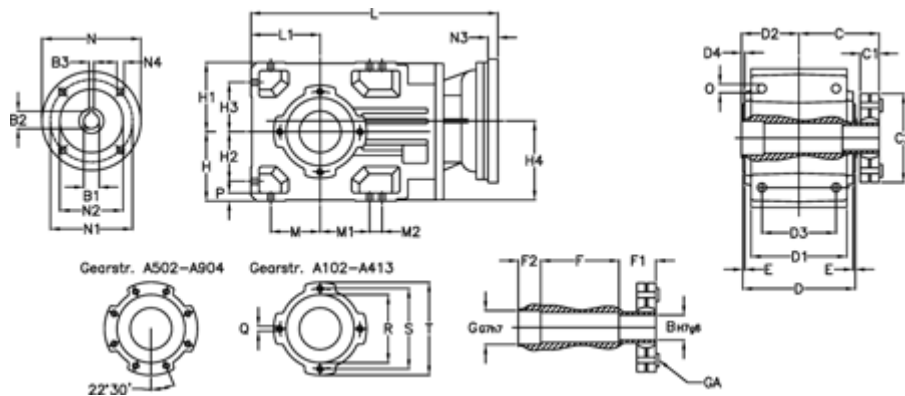

Data Sheet

Article number: 29600103225230
 Description: Bevel helical gearbox
 A102US-32,2-P80B5

Measures

B = 30	D1 = 95	F2 = 36	L = 302.0	N3 = -
B1 = 19	D2 = 60	G = 32	L1 = 70	N4 = M10x12
B2 = 21.8	D3 = 75	GA = 14,5 NM	M = 50.0	O = 9.5
B3 = 6	d4 = 4.5	H = 70	M1 = 50.0	P = 9
C = 89.5	Description = A102US-xx-P80 B5	H1 = 70	M2 = -	Q = M8x12
C1 = 23	E = 3.0	H2 = 50.0	N = 200	R = 80
C2 = 72.0	F = 77.5	H3 = 50.0	N1 = 165	S = 100
D = 117	F1 = 36.0	H4 = 83.0	N2 = 130	T = 120